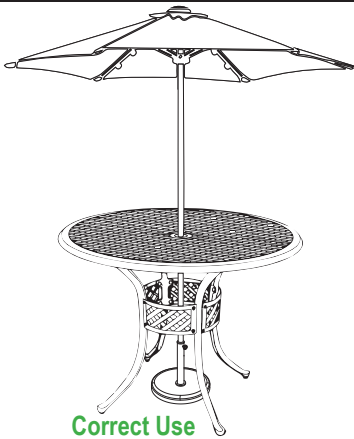

! SAFETY STATEMENTS & WARNINGS !

- This is not a freestanding umbrella base; the base must be used under a table designed to support an umbrella pole.
- Check for, and empty, standing water from the base.
- Do not stand on the base — it is only meant to support the weight of an umbrella.
- Store in a dry location when not in use — do not leave exposed to inclement weather.
- Clean with mild soap and water — use of harsh chemicals may damage the product and void the product warranty.
- Do not over-tighten the threaded knob as it may damage your umbrella pole.
- Close patio umbrellas when not in use and remove umbrellas during high-wind conditions; the base is designed only to support an umbrella and will not protect your umbrella from wind damage.

Any modification to the product or failure to follow recommended care will void the product warranty.

! WARNING:

Manufacturer and seller expressly disclaim any and all liability from personal injury, property damage or loss, whether direct or indirect, or incidental, resulting from the incorrect attachment, improper use, inadequate maintenance, or neglect of this product.