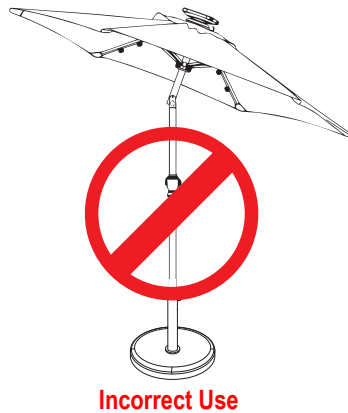

! SAFETY STATEMENTS & WARNINGS !

- This is not a freestanding umbrella base; the base must be used under a table designed to support an umbrella pole.
- Check for, and empty, standing water from the base.
- Do not stand on the base — it is only meant to support the weight of an umbrella.
- Store in a dry location when not in use — do not leave exposed to inclement weather.
- Clean with mild soap and water — use of harsh chemicals may damage the product and void the product warranty.
- Do not over-tighten the threaded knob as it may damage your umbrella pole.
- Close patio umbrellas when not in use and remove umbrellas during high-wind conditions; the base is designed only to support an umbrella and will not protect your umbrella from wind damage.

Any modification to the product or failure to follow recommended care will void the product warranty.

! WARNING:

Manufacturer and seller expressly disclaim any and all liability from personal injury, property damage or loss, whether direct or indirect, or incidental, resulting from the incorrect attachment, improper use, inadequate maintenance, or neglect of this product.