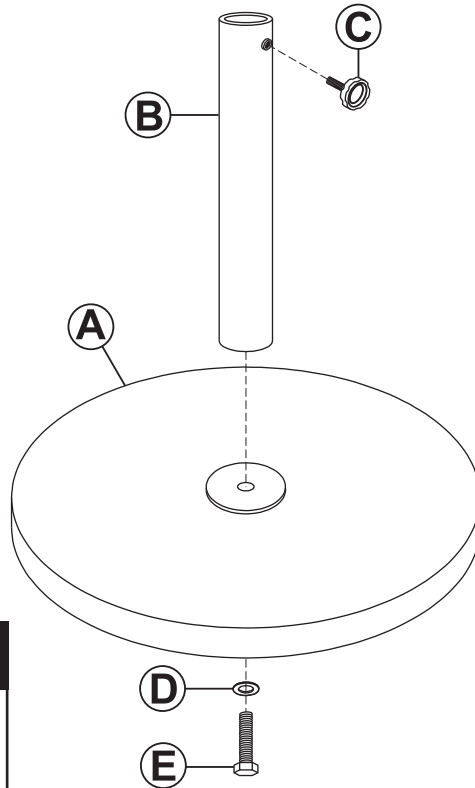

CAST IRON UMBRELLA BASE

Review all assembly and care information before using this product. Save this manual for future reference.
Assemble components on a soft, clean surface to avoid damaging the finish.

Inspect packaging to ensure all parts are accounted for before disposing of packing materials.

No.	PARTS	QTY.
A	 Base (style may vary)	1
B	 Pole	1
C	 Adjustable Handle	1
D	 Washer	1
E	 Bolt	1

ASSEMBLY

To prevent small parts from being lost during shipping, the washer and bolt are loosely attached to the bottom of Pole (B). The threaded knob may be inside the pole.

- Place flat Washer (D) onto Bolt (E) and insert through the bottom of Base (A).
- Attach pole (B) onto the base (A).
- Screw Adjustable Handle (C) into Pole (B).

If the pole feels unstable on the base, use pliers or a wrench (not included) to tighten the hardware. Do not over-tighten as this may strip the bolt, damage the product, and void the product warranty.